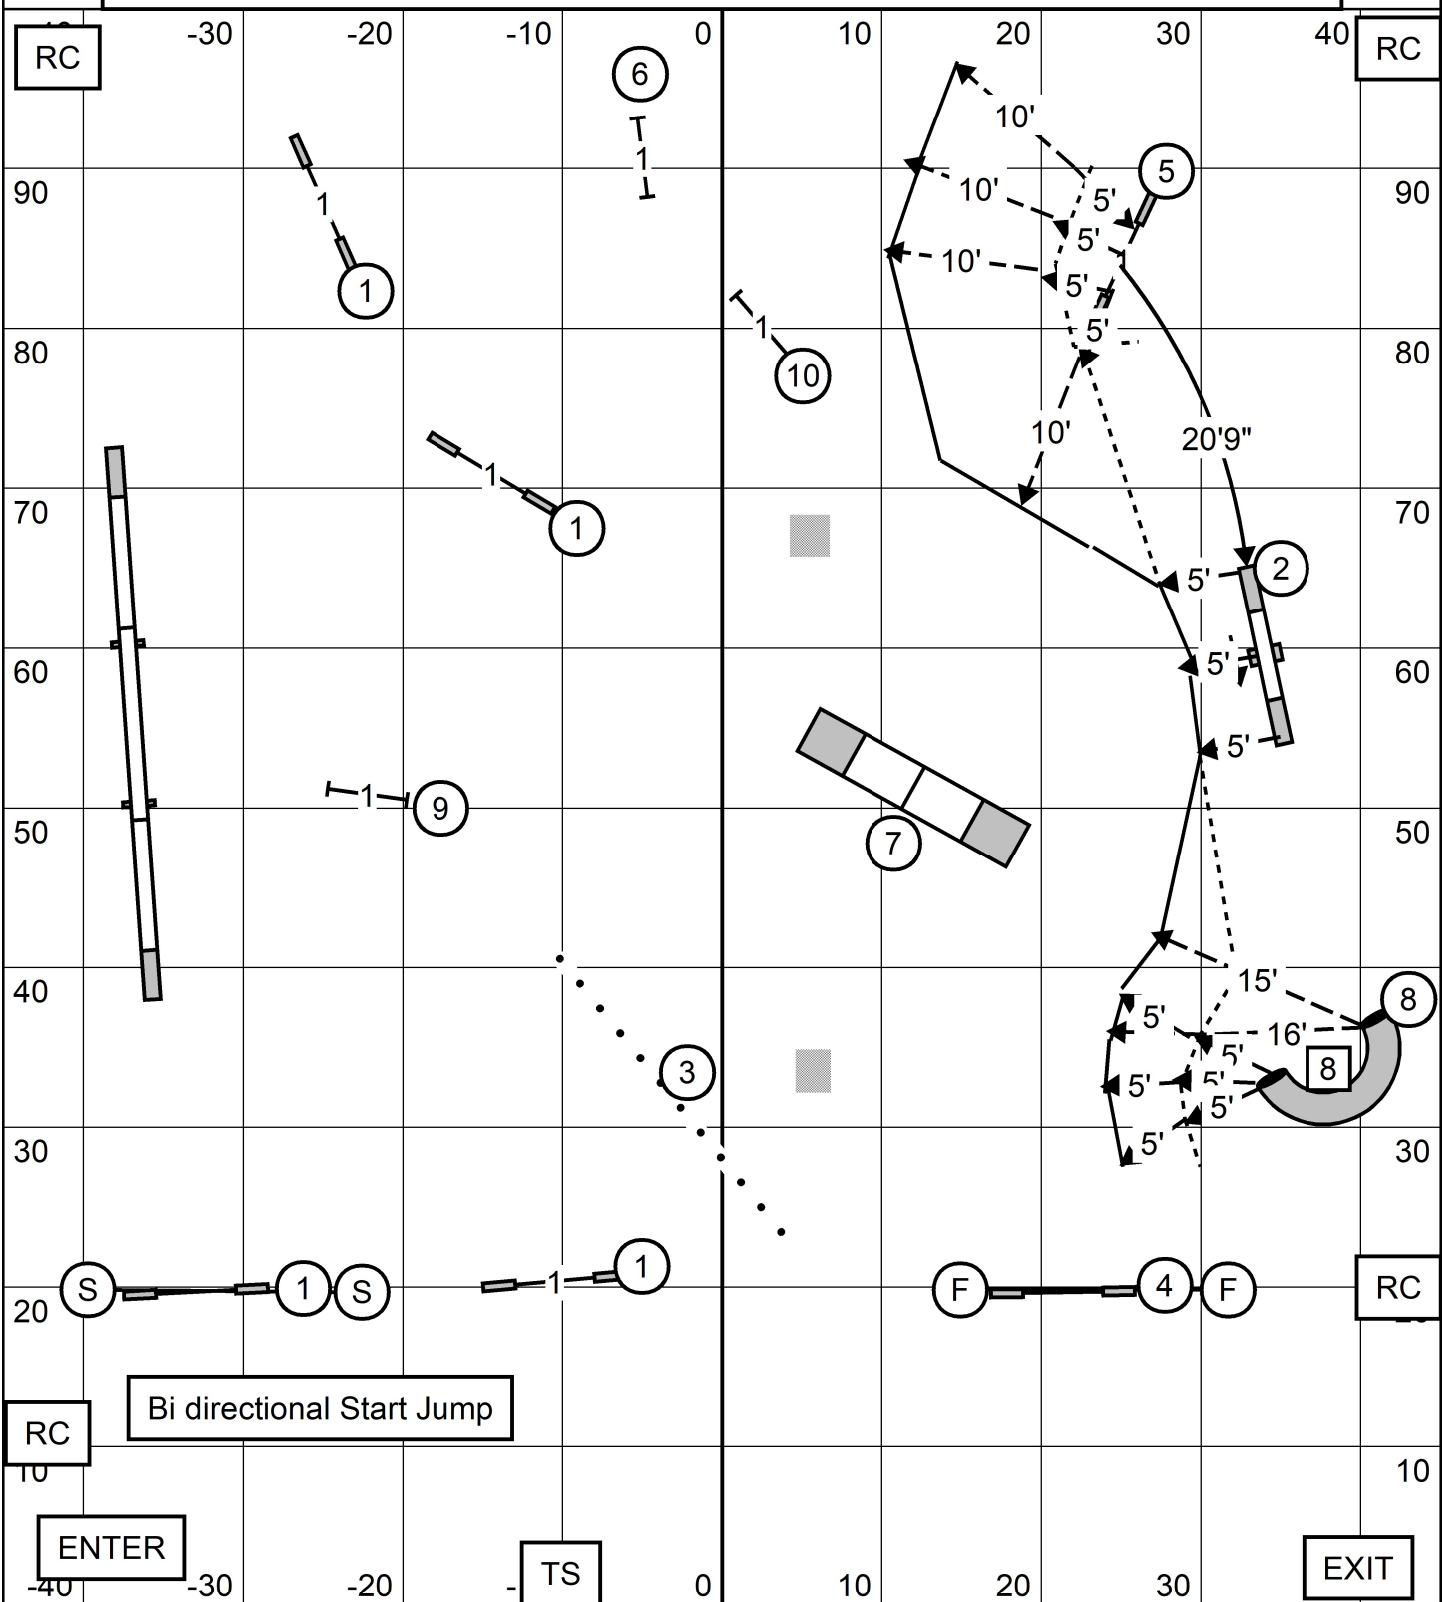

Excellent: solid send line- Cir 5- Cir 2 - Cir 8 in flow - 35 points in bonus 60 needed.
 Open: Solid send line Cir 5 - Cir 2 27 points in bonus 55 needed
 Novice: Dotted Send line Cir 5 - Cir 2 - 27 points in bonus 50 needed

TRIUNE AGILITY CLUB OF SOUTHWEST ILLINOIS
EXCELLENT MASTER OPEN NOVICE FAST
 FRIDAY, DECEMBER 3, 2021
 DIANE DUNN FYFE