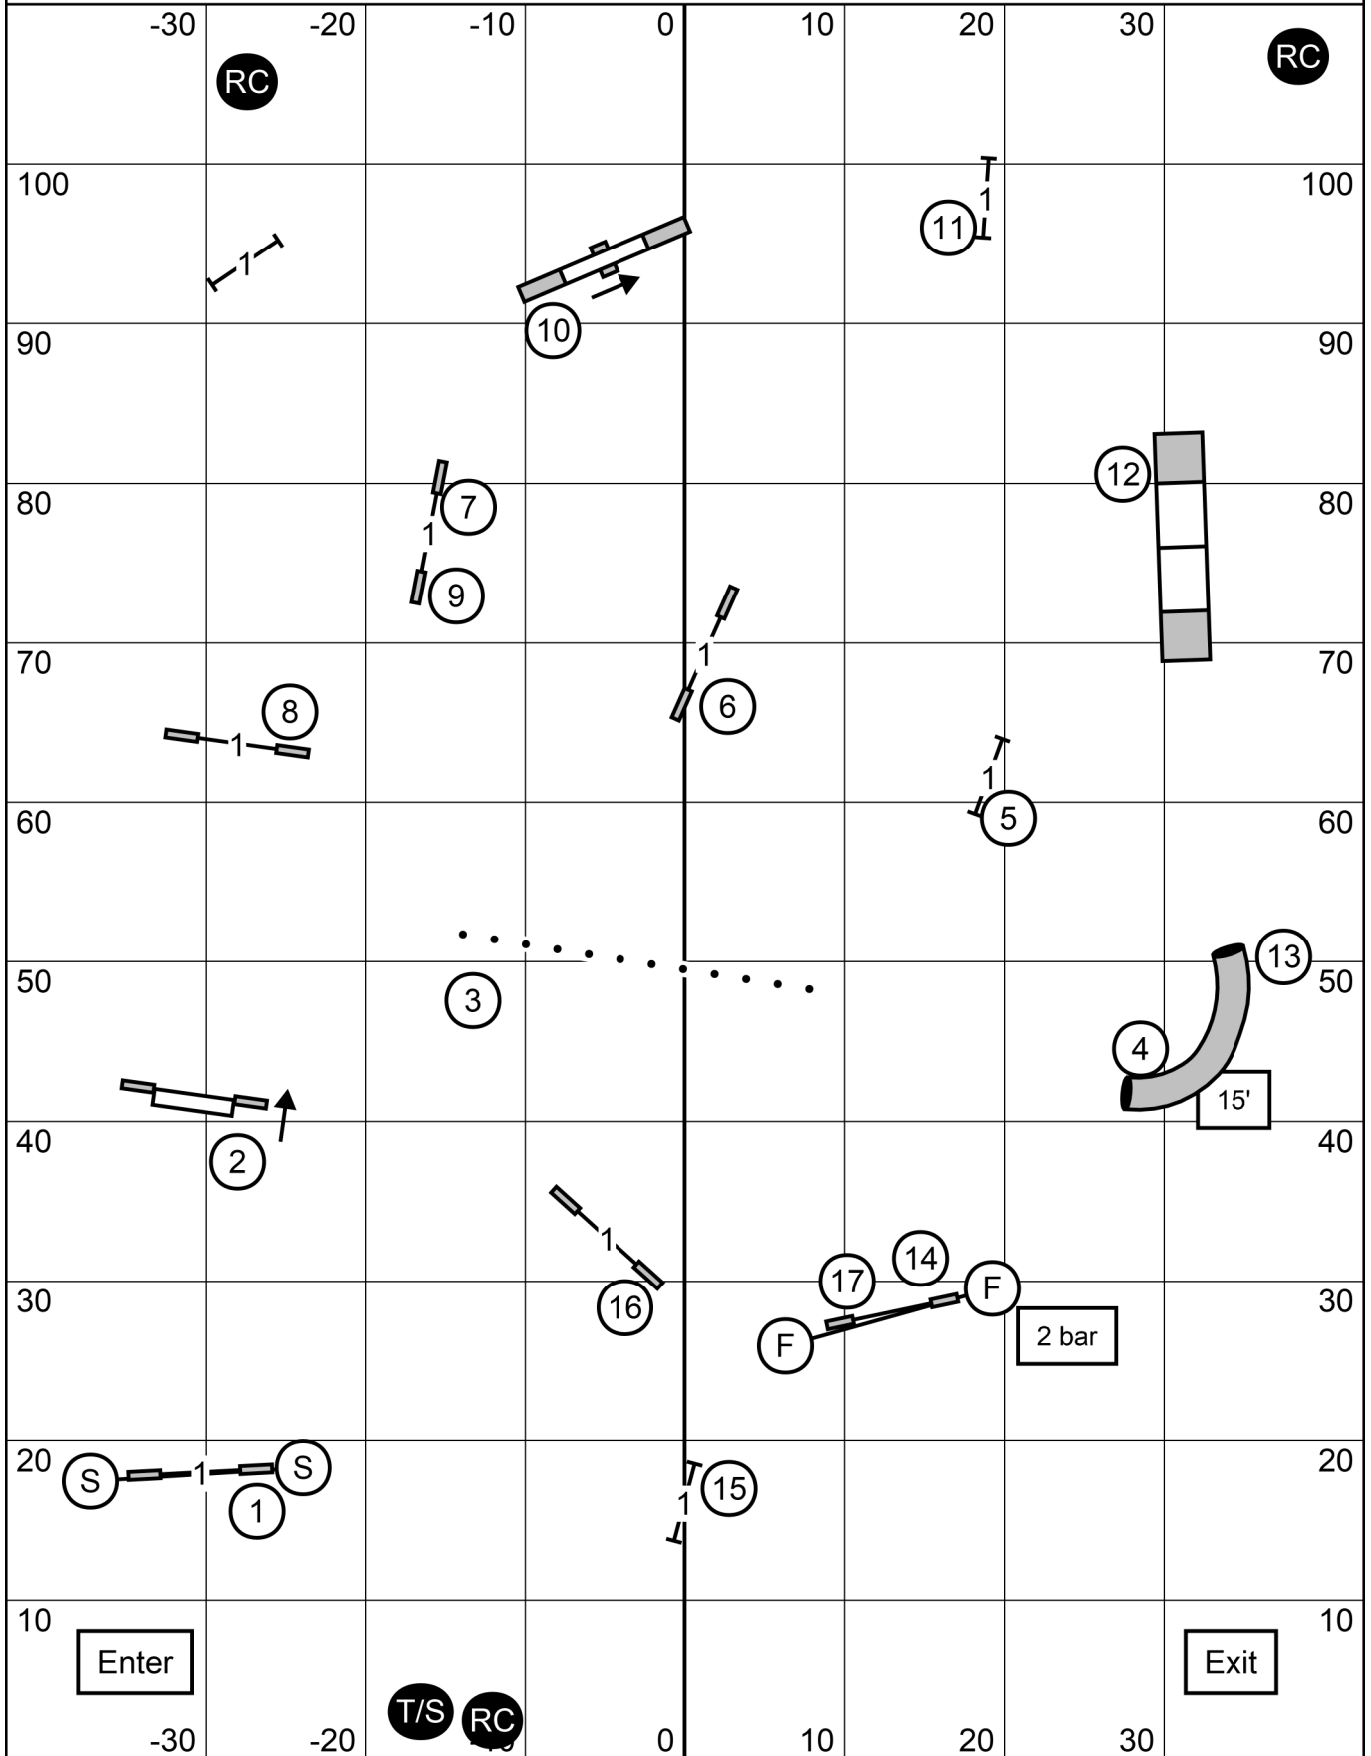

TIME 2 BEAT

Greater St Louis Agility Club

Saturday/Sept. 26, 2020

The Sports Academy-Indoors/Turf 85X110

Judge: Laura A. English

Glen Carbon, IL

Please enter when dog prior to you is at #16.